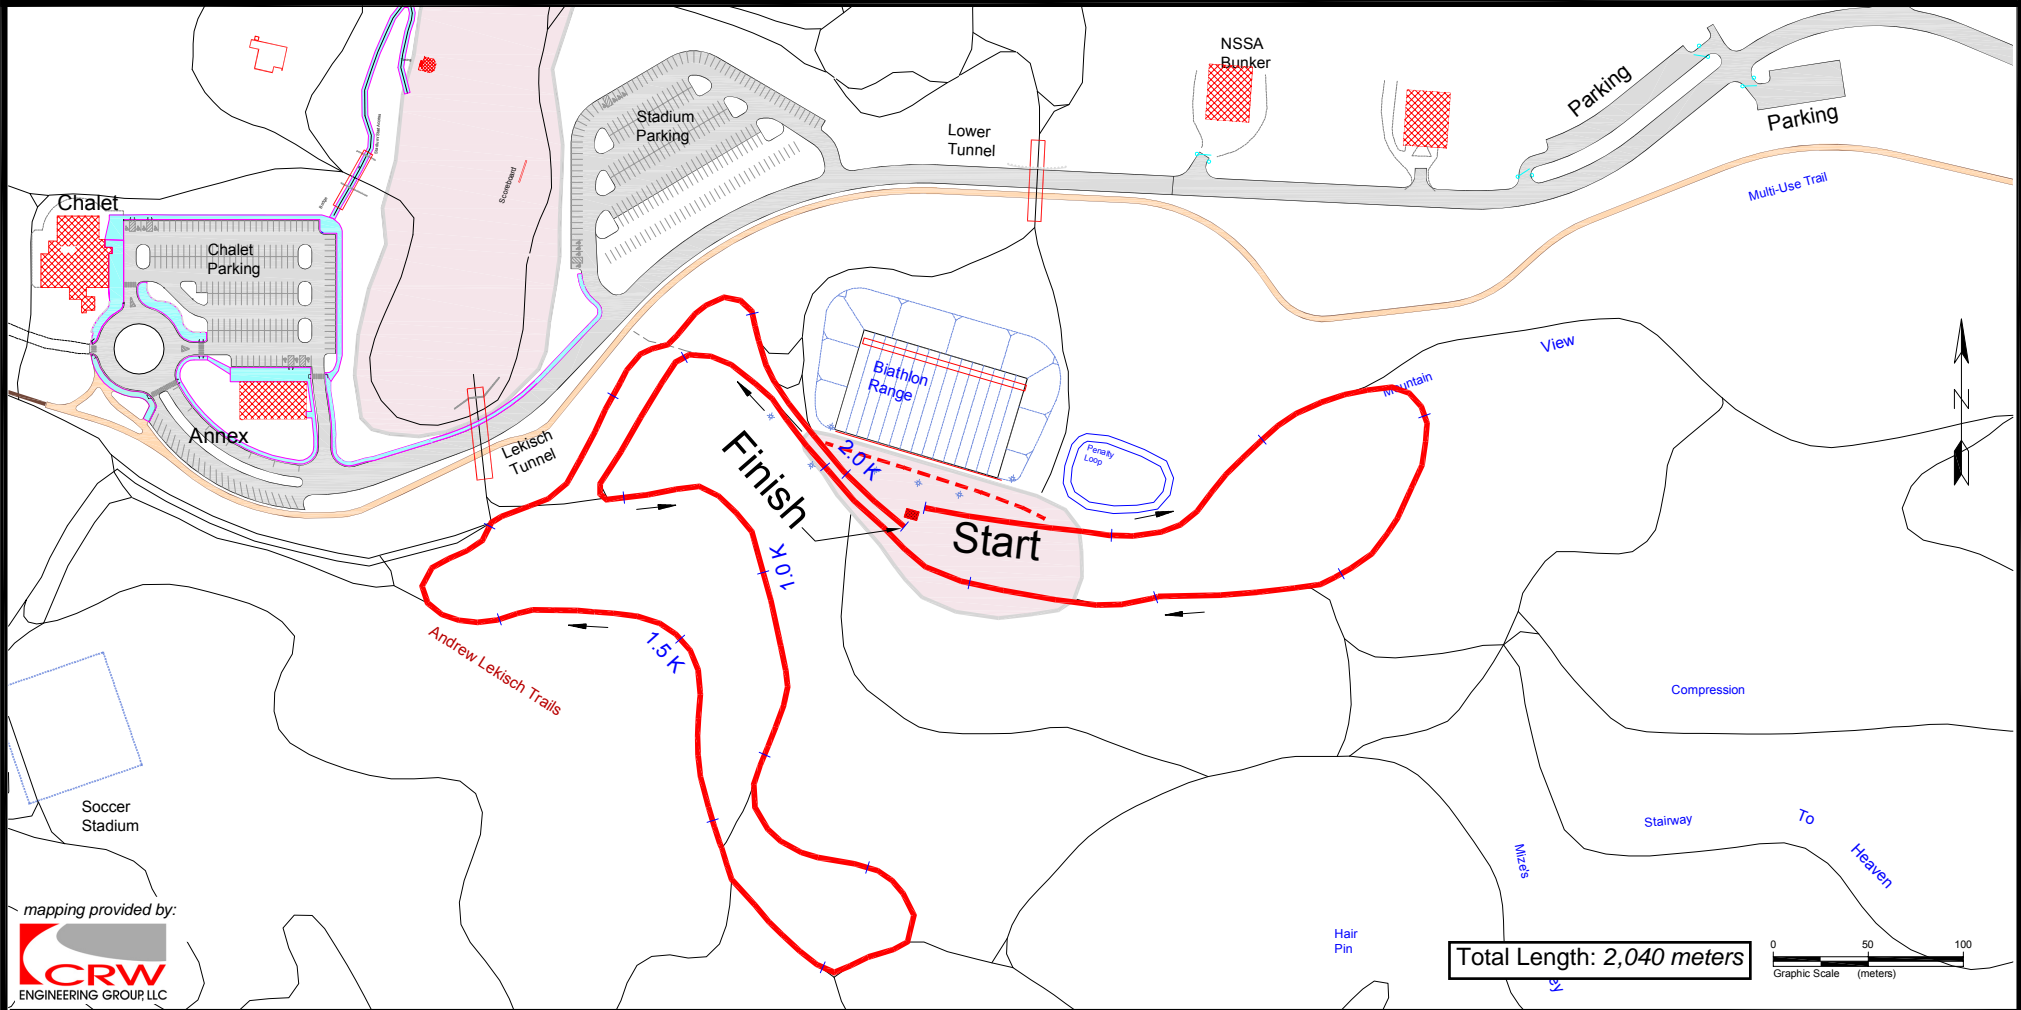

NORDIC SKIING
ASSOCIATION
OF ANCHORAGE

Kincaid Park Biathlon Trails

2.0k Red Course

mapping provided by:
CRW
ENGINEERING GROUP, LLC

Legend

- Race Course
- Ski Trails
- Stadium Area
- Light Pole

Kincaid Park - Anchorage, AK