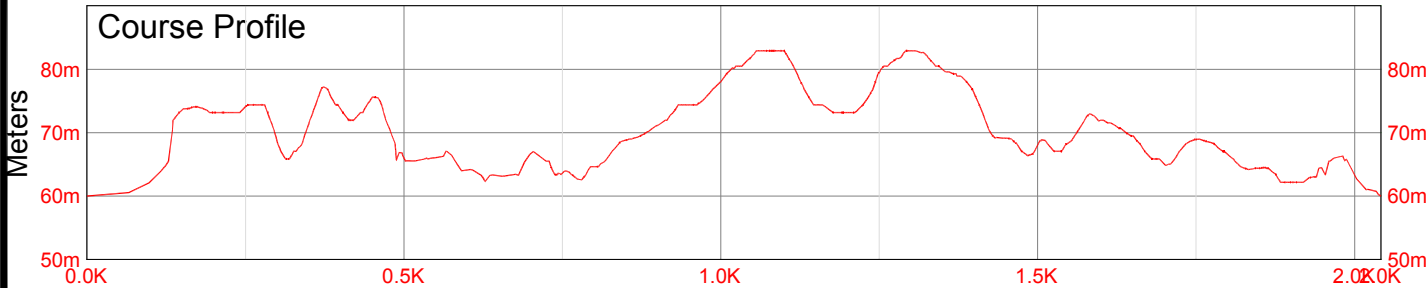

NORDIC SKIING
ASSOCIATION
OF ANCHORAGE

Kincaid Park Biathlon Trails

2.0k Red Course

mapping provided by:
CRW
ENGINEERING GROUP, LLC

Legend

- Race Course
- Ski Trails
- Stadium Area
- Light Pole

Kincaid Park - Anchorage, AK