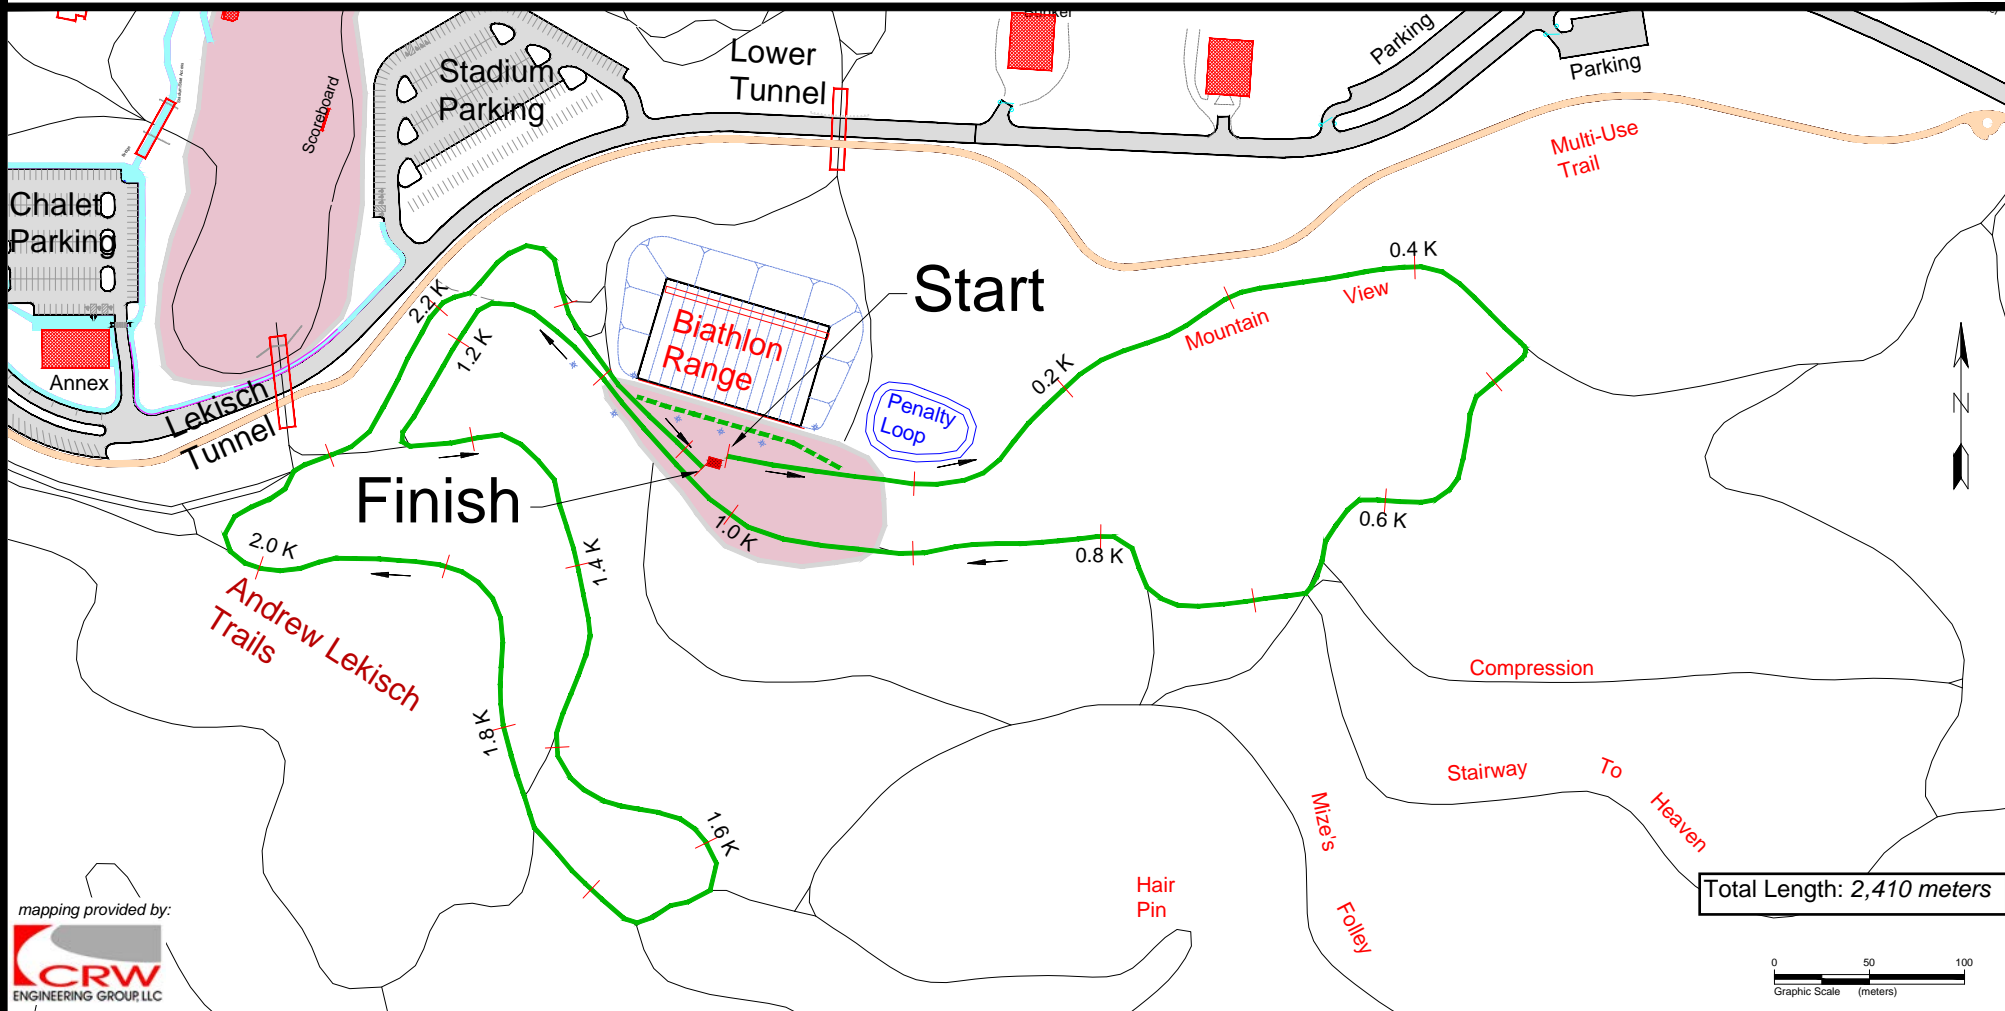

NORDIC SKIING
ASSOCIATION
OF ANCHORAGE

Kincaid Park Biathlon Trails

2.5k Green Course

mapping provided by:
CRW
ENGINEERING GROUP, LLC

Legend

- Race Course
- Ski Trails
- Stadium Area
- Light Pole

Kincaid Park - Anchorage, AK