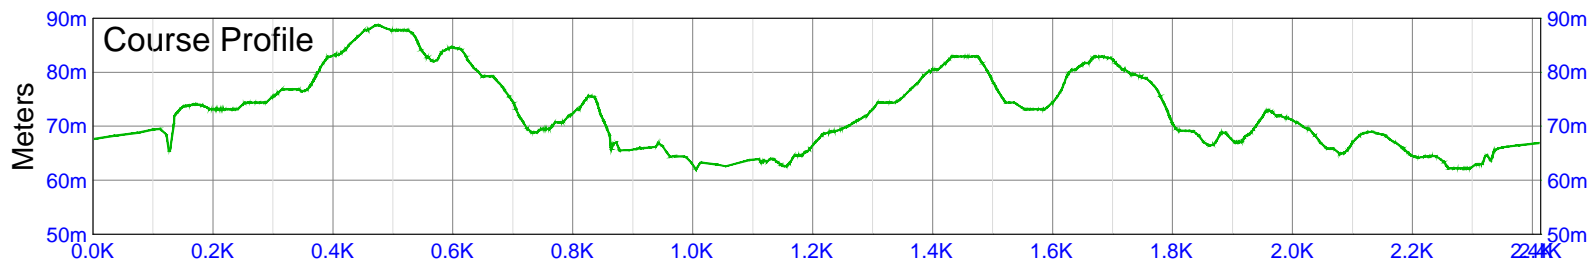

NORDIC SKIING
ASSOCIATION
OF ANCHORAGE

Kincaid Park Biathlon Trails

2.5k Green Course

mapping provided by:
CRW
ENGINEERING GROUP, LLC

Legend

- Race Course
- Ski Trails
- Stadium Area
- Light Pole

Kincaid Park - Anchorage, AK