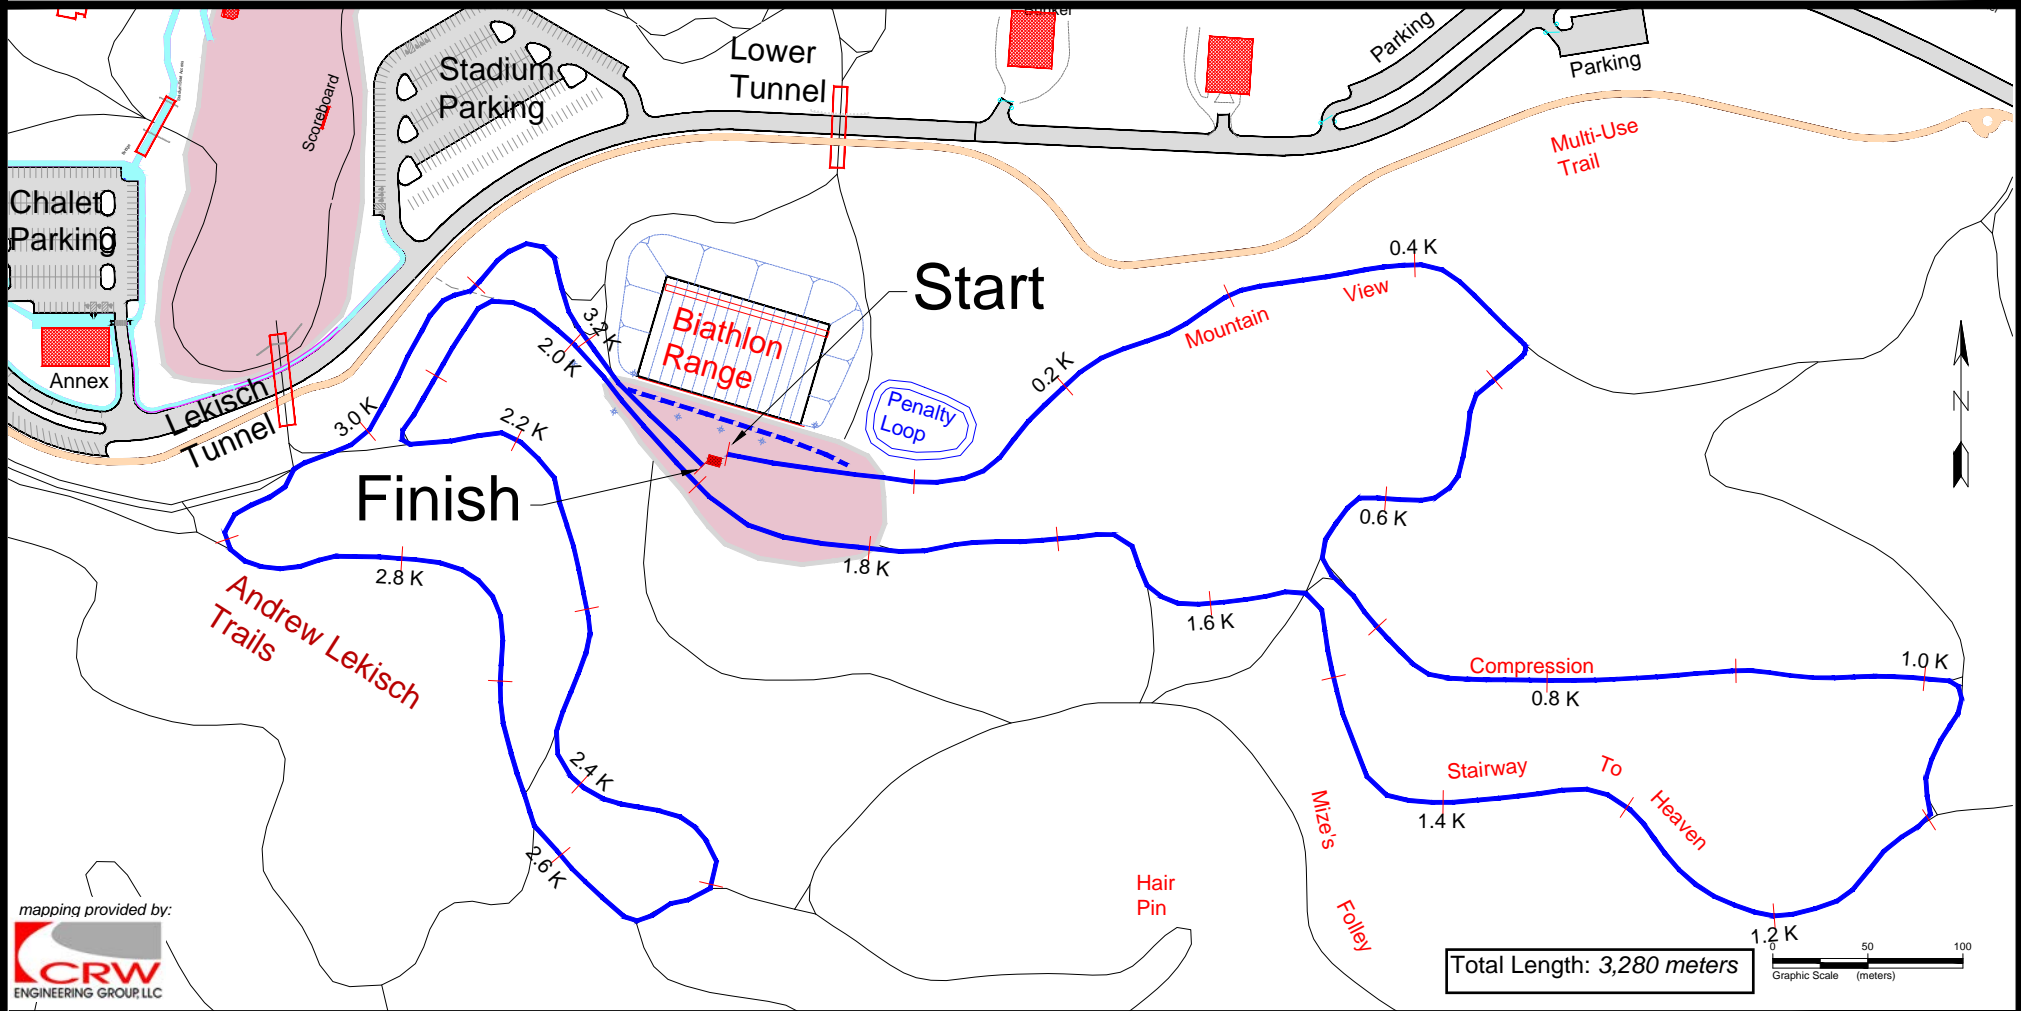

NORDIC SKIING
ASSOCIATION
OF ANCHORAGE

Kincaid Park Biathlon Trails

3.3k Blue Course

Legend

- Race Course
- Ski Trails
- Stadium Area
- Light Pole

Kincaid Park - Anchorage, AK