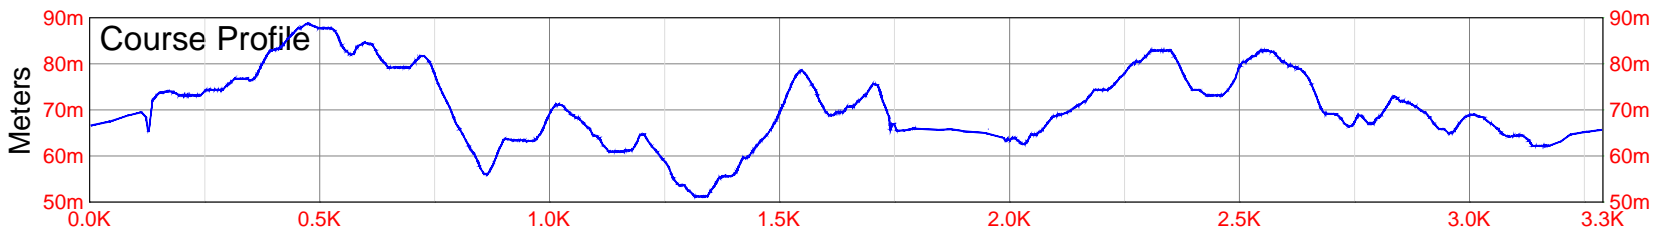

NORDIC SKIING
ASSOCIATION
OF ANCHORAGE

Kincaid Park Biathlon Trails

3.3k Blue Course

Legend

- Race Course
- Ski Trails
- Stadium Area
- Light Pole

Kincaid Park - Anchorage, AK